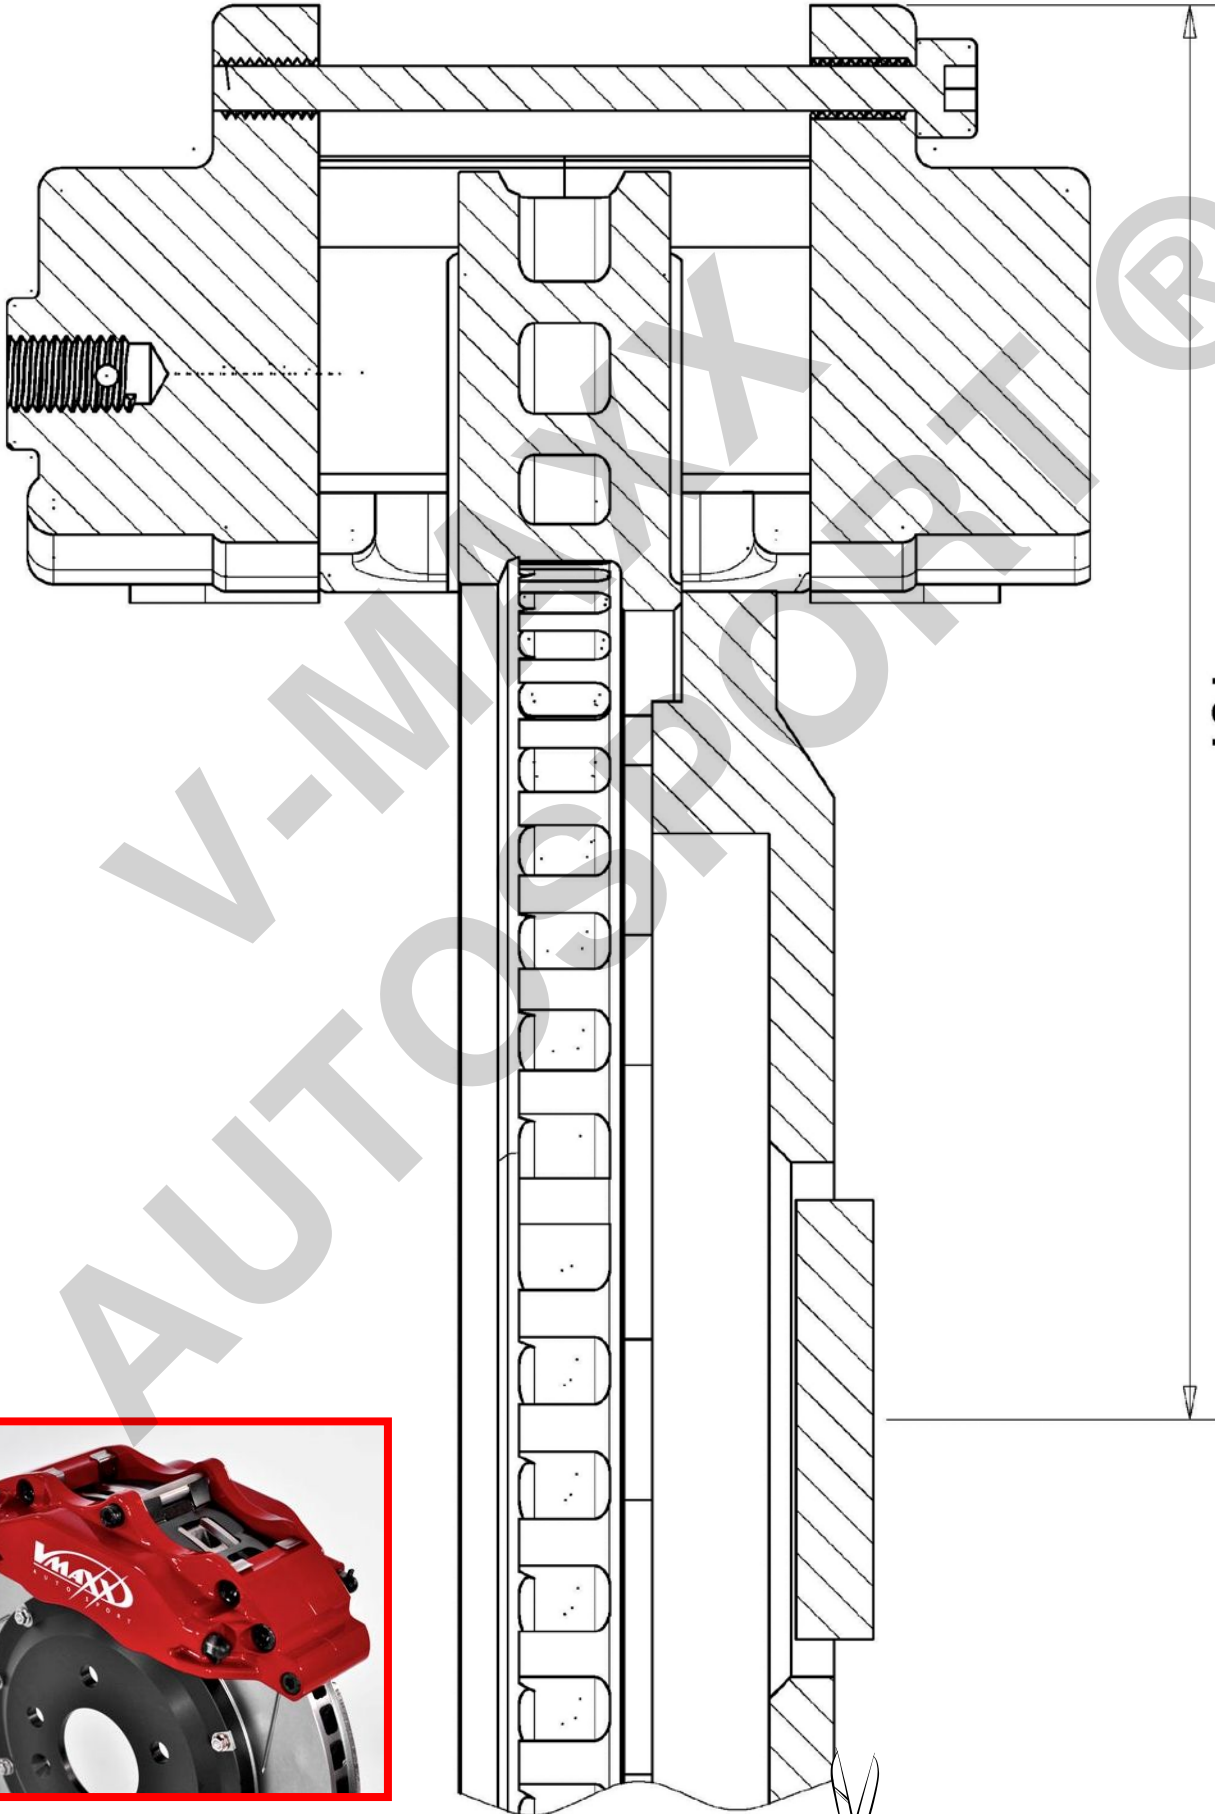

V-MAXX Autosport Wheel Fitment Chart for kit 20 MN330 01

186 MM

276 MM

187