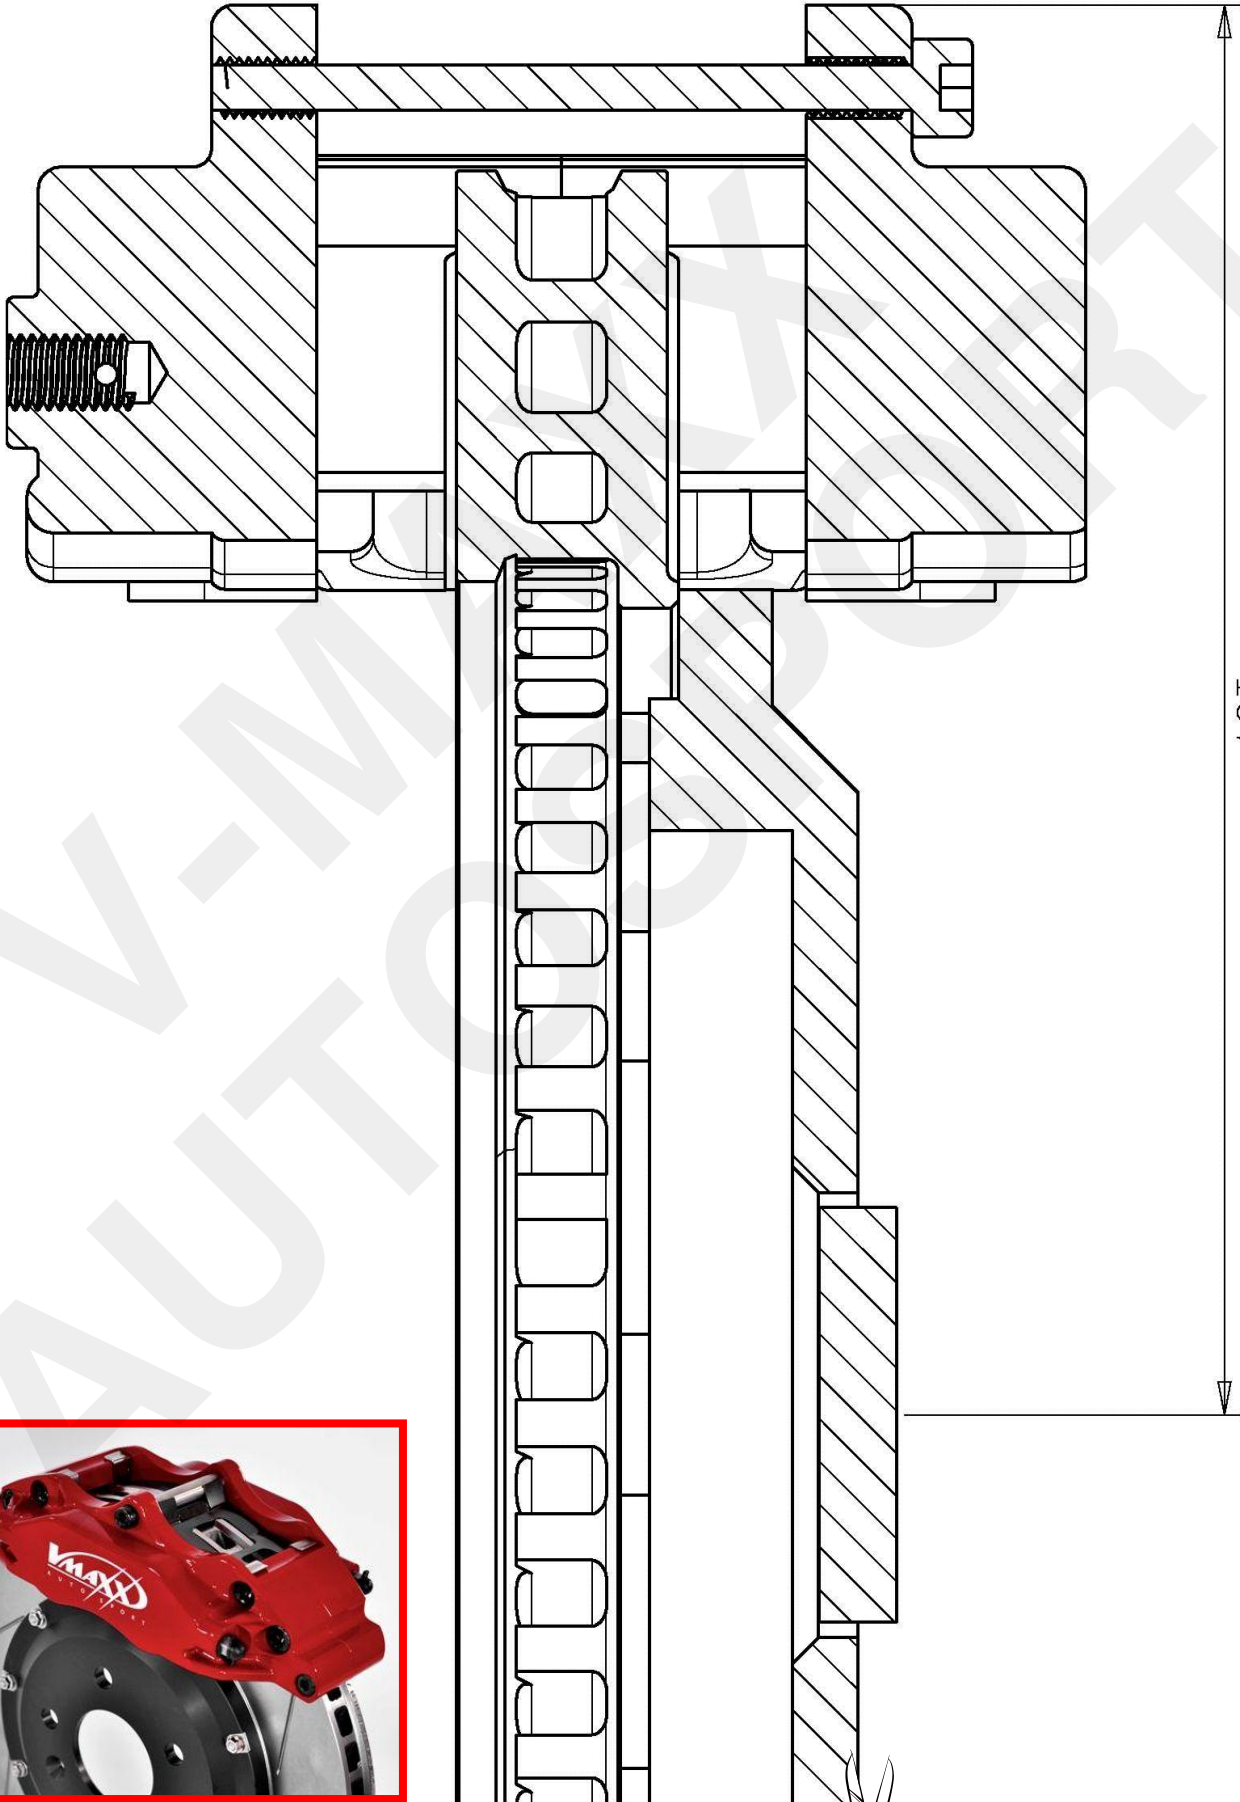

# V-MAXX Autosport Wheel Fitment Chart for kit 20 FI330 01

276 MM

187

186 MM