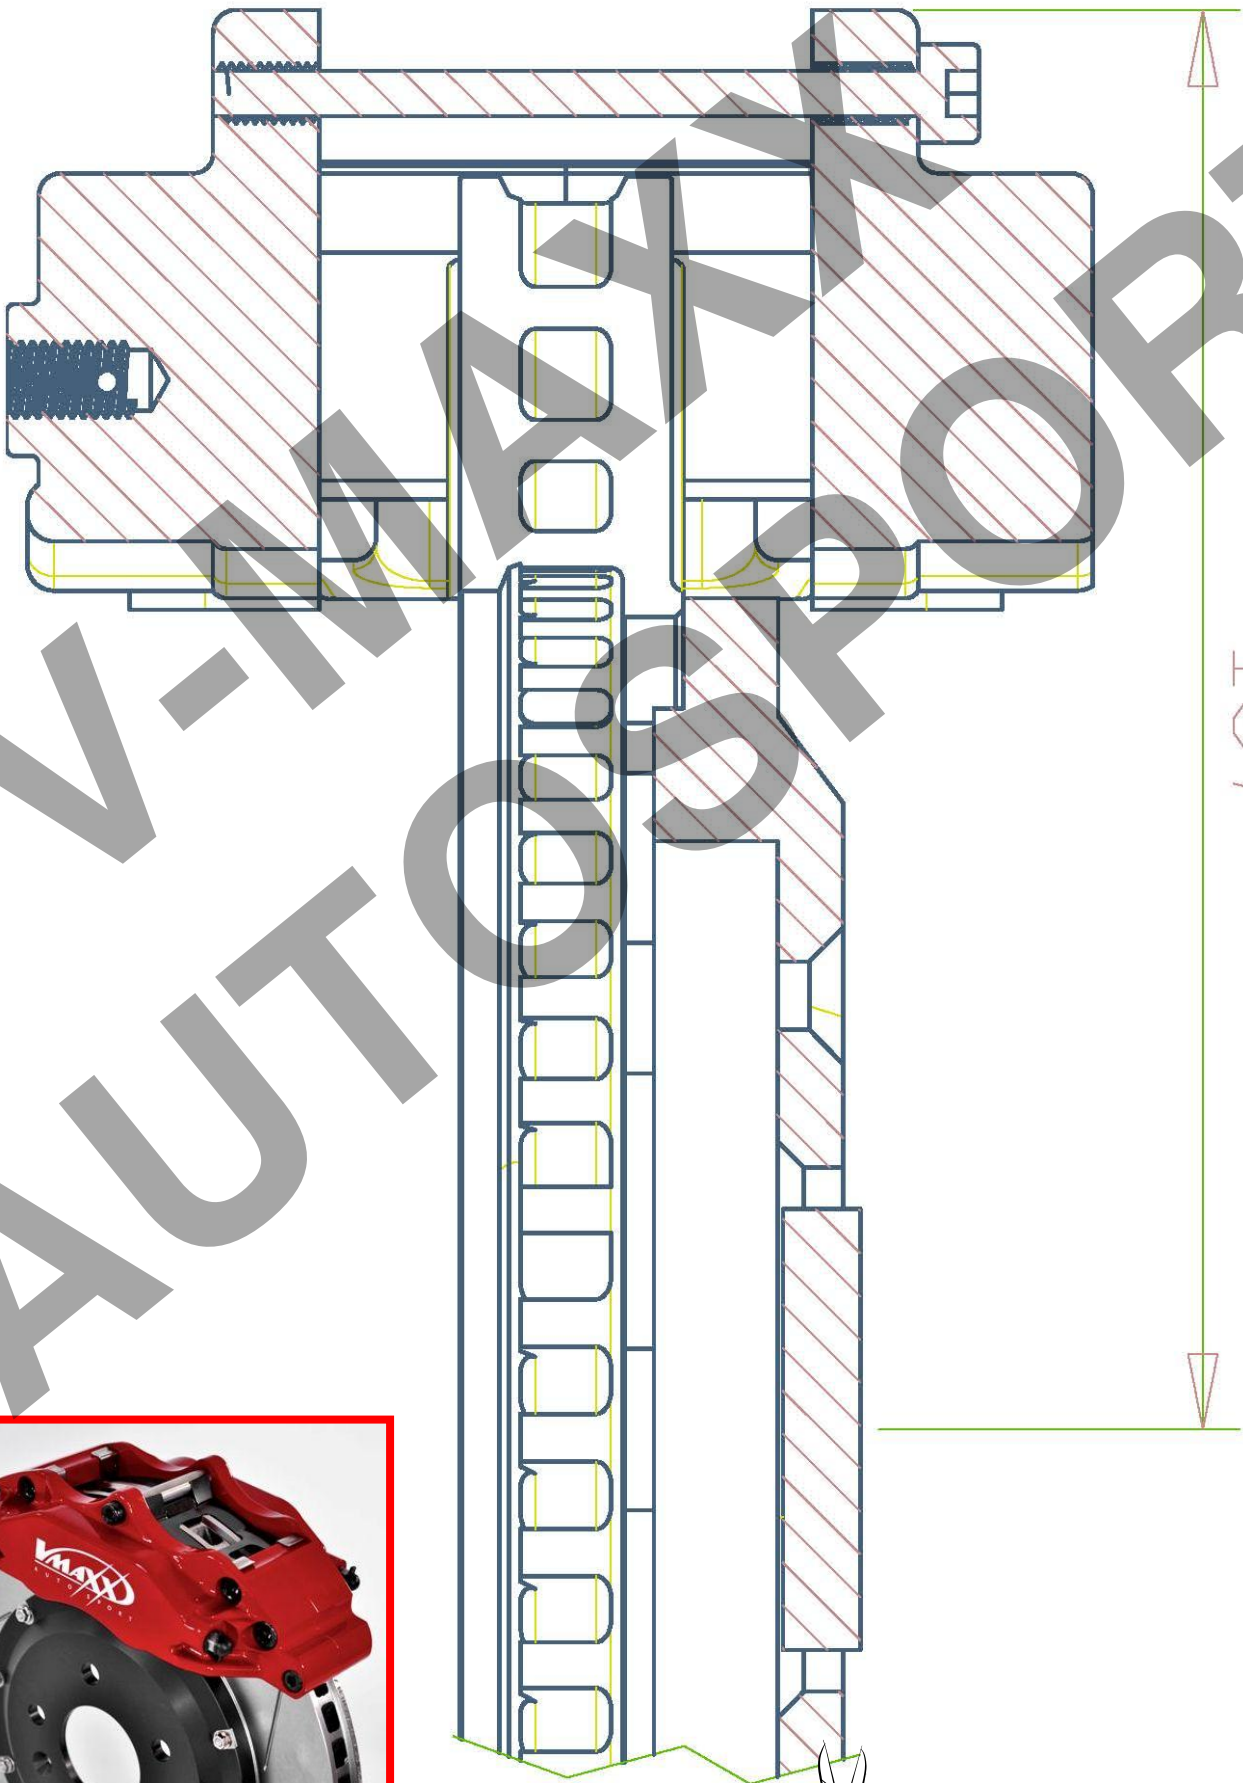

V-MAXX Autosport Wheel Fitment Chart for kit 20 Ki330 01

186 MM