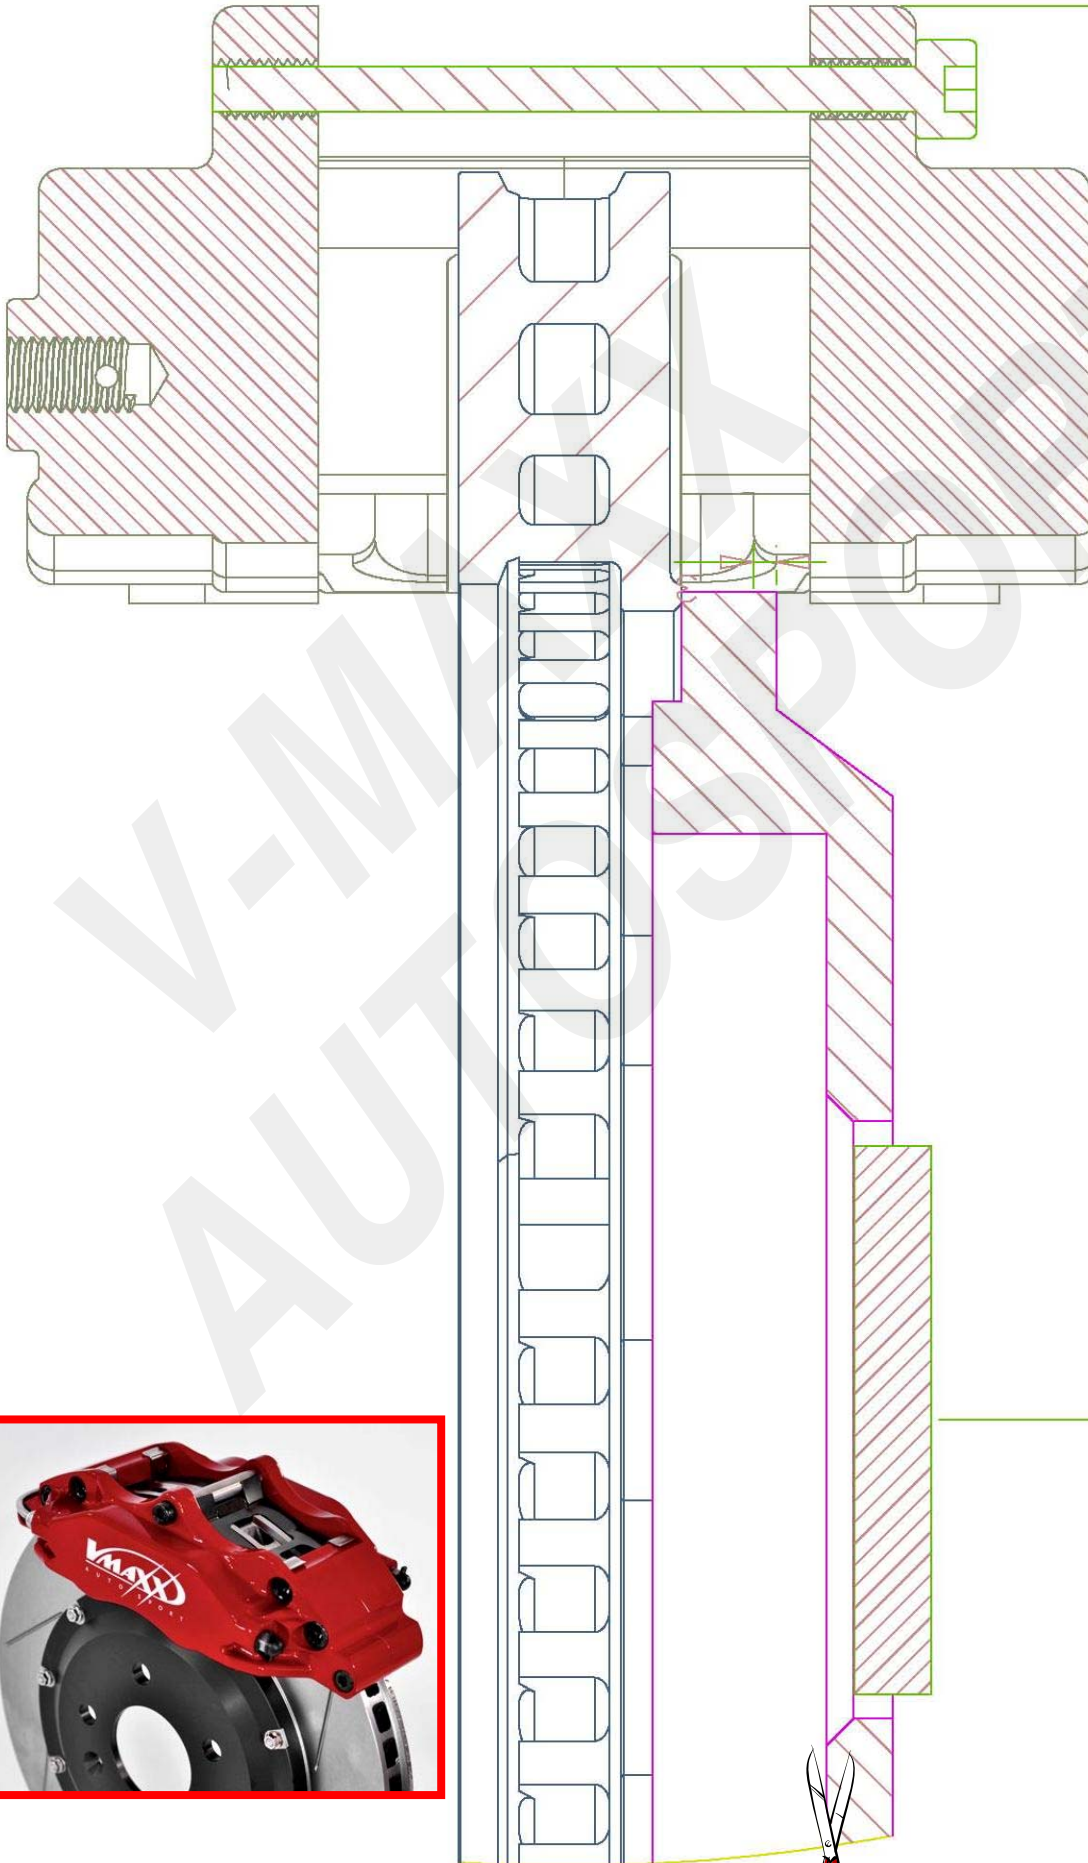

V-MAXX Autosport Wheel Fitment Chart for kit 20 BM 330 02

276 MM

187

186 MM