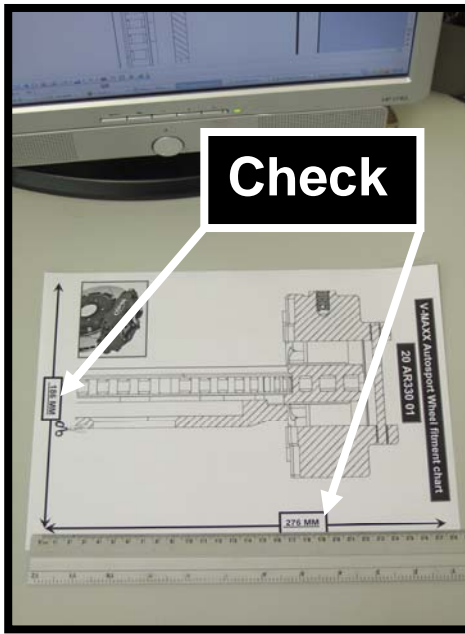

# V-MAXX Autosport Wheel Fitment Chart for kit 20 AU 330 06