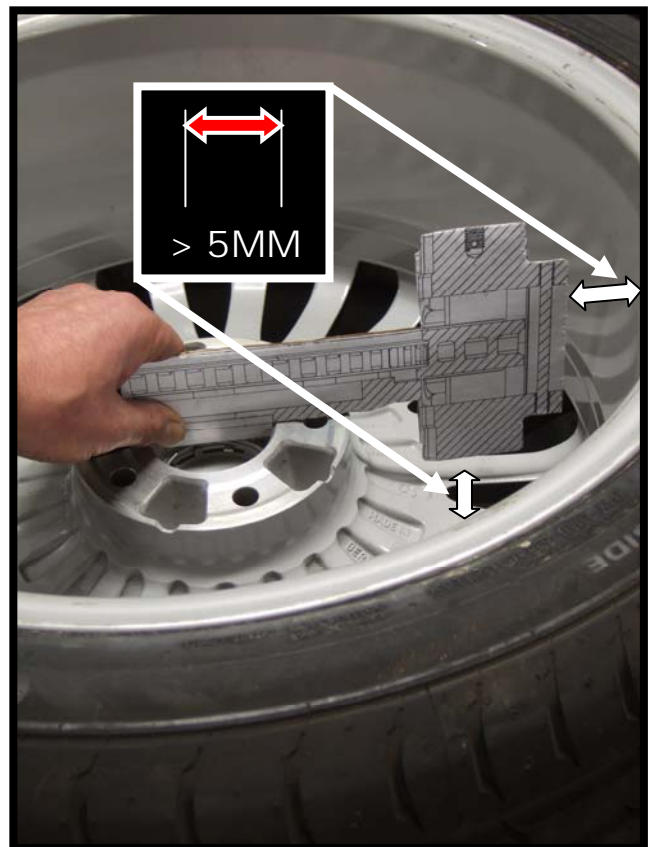

# V-MAXX Autosport Wheel Fitment Chart for kit 20 AU 330 06