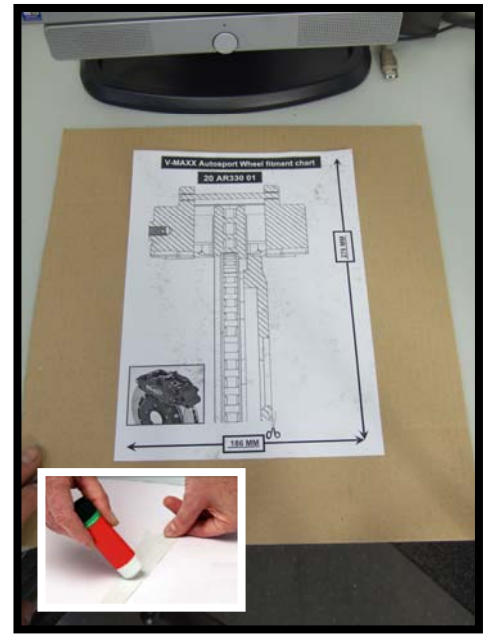

# V-MAXX Autosport Wheel Fitment Chart for kit 20 AU 330 06