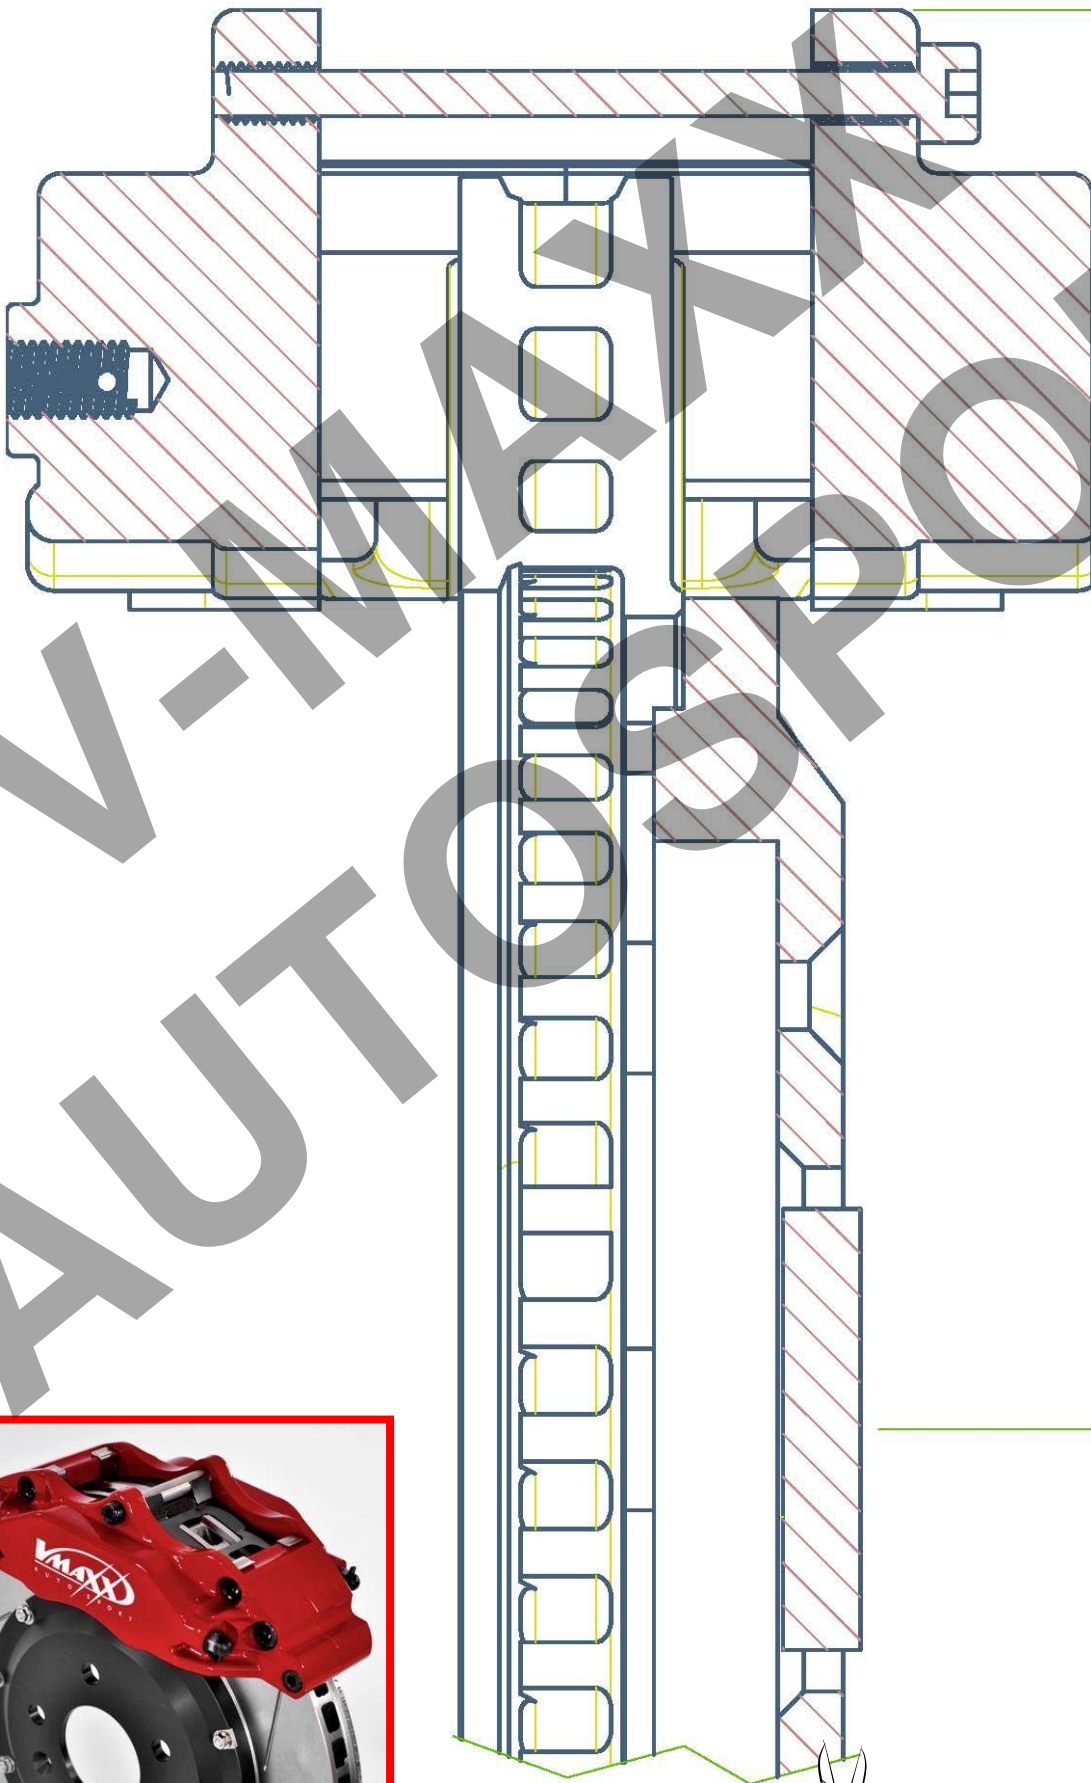

V-MAXX Autosport Wheel Fitment Chart for kit 20 HY330 04

276 MM

187

186 MM